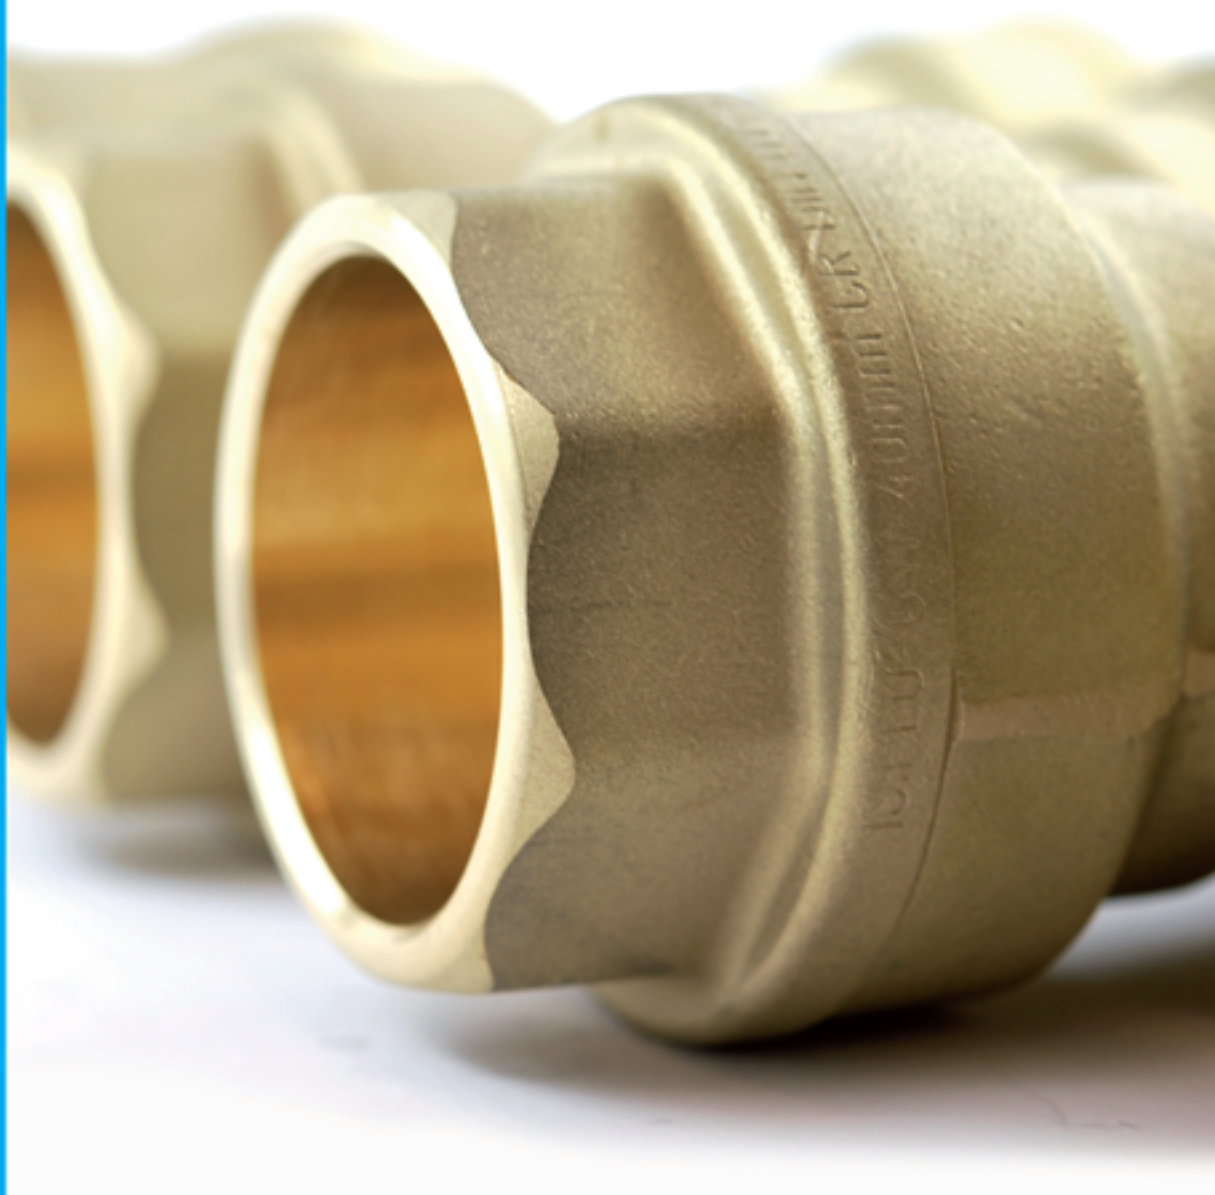

iviflo[®]

Cascade Clamps

Ductile Range

iviflo[®]

WHERE QUALITY COUNTS - CHOOSE YOUR PARTNER WISELY

AI
an
Aluberts Industries
company

Table of contents

Water

Type 101 Straight repair coupling	3
Type 110 Male female/coupling	4
Type 120 Elbow 90	5
Type 123 Elbow 45	6
Type 125 Tee, female branch	7
Type 147 Threaded adaptor	8
Type 148 Flange adaptor	9
Type 160 Flange adaptor PE	10

Type 101 Straight repair coupling

RWG nr.	Dimension	Description
6241001	75mmx75mm	Union Duktil Lang 75x75mm Isiflo
6241002	90mmx90mm	Union Duktil Lang 90x90mm Isiflo
6241003	110mmx110mm	Union Duktil Lang 110x110mm Isiflo
6241006	160mmx160mm	Union Duktil Lang 160x160mm Isiflo